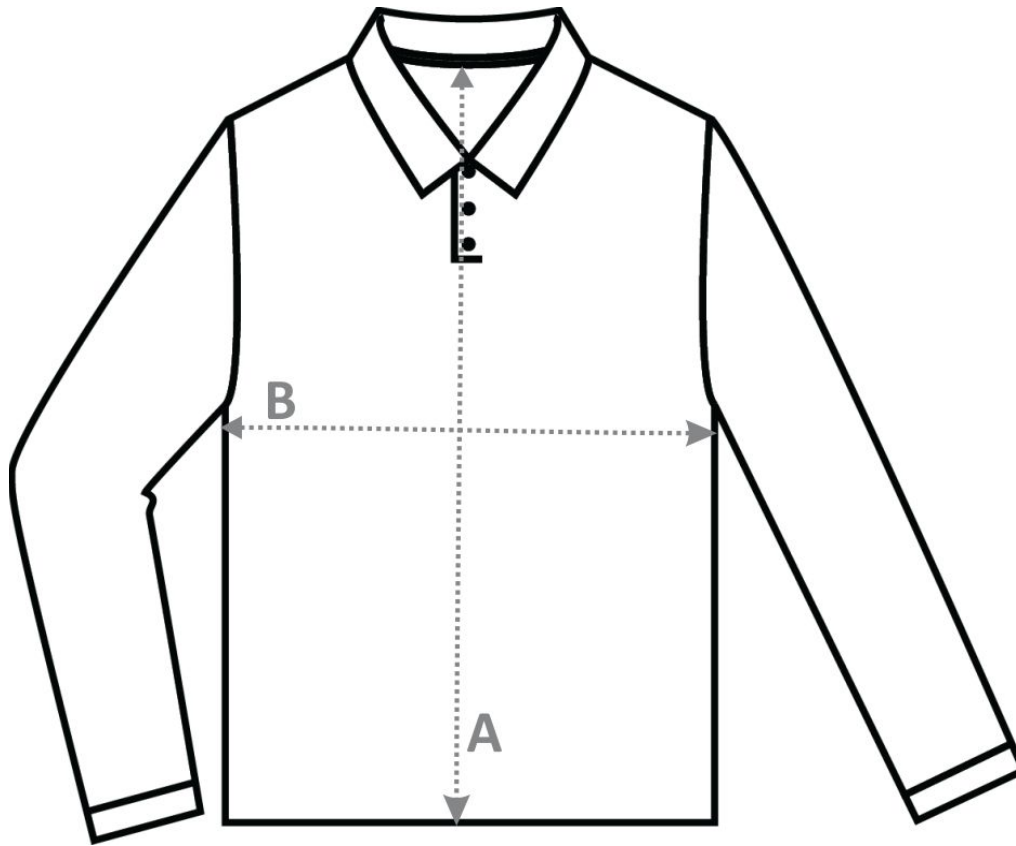

XT50 XT50Y**XT LONG SLEEVE POLO**

ADULT		S	M	L	XL	2XL	3XL	4XL	5XL
A	C.B.L W/O RIB	27 3/4	29	30 1/4	31 1/2	32 1/2	33	33 1/2	33 1/2
B	CHEST @Armpit	19 1/2	21 1/2	23 1/2	25	26 1/2	28 1/2	30 1/2	32 1/2

YOUTH		YS	YM	YL	YXL
A	C.B.L W/O RIB	21 1/2	23	25	27
B	CHEST @Armpit	15	16 3/4	18 1/2	20

Acceptable Tolerance: If measurement is >20", then +1", >5" and <20", then +1/2", <5" then 1/4"

**FABRIC SPECIFICATIONS**

FABRIC TYPE: Xtreme Tek 5.5 ounce
 FABRIC CONTENT: 100% Polyester